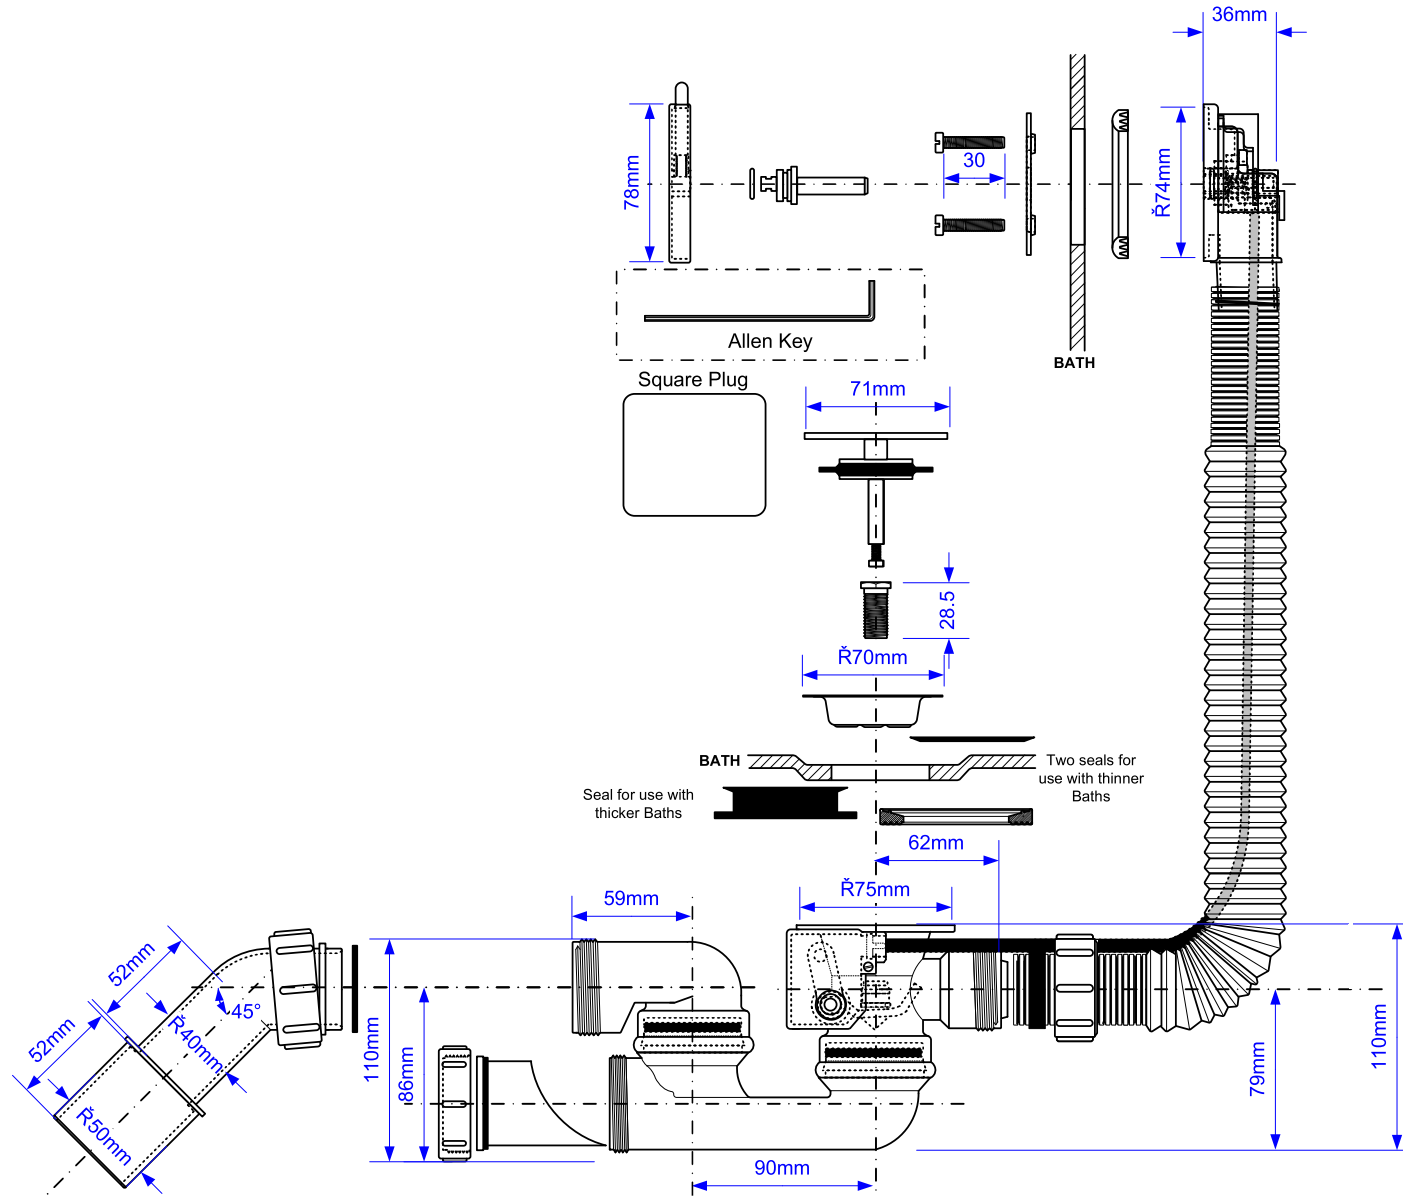

Code:

MP31SSF-CBSQ-1M

Drawing verified correct as of:

DRAWN BY

REVISED

FILENAME

SCALE

DATE

MP31SSF-CBSQ-1M