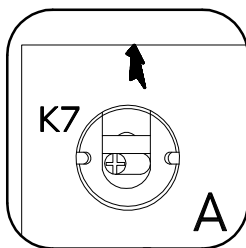

TYP 481

6,4 x 50mm  B	±7/2mm  J5	 K7	±6,3x9mm  M4	 O	5/45mm  O3	±10x50mm  O7
4	2	2	4	1	2	2

Colli	Ersatzteil Nummer	Dimension
Colli 1/1	FLA.305	1100x160x22
	FLA.910	1200x180x16

ISM-FLA-11

1

+7/2mm  J5 2	 K7 2	+6,3x9mm  M4 4
---	---	---

2

 O 1	6,4 x 50mm  B 4
---	---

5/45mm	†10x50mm
	
O3	O7
2	2