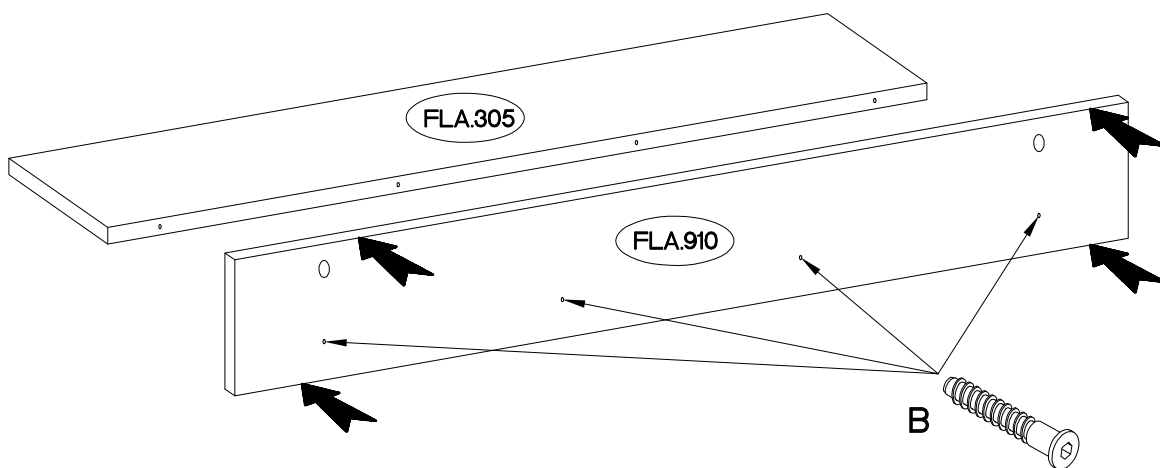

TYP 481

6,4 x 50mm  B	±7/2mm  J5	 K7	±6,3x9mm  M4	 O	5/45mm  O3	±10x50mm  O7
4	2	2	4	1	2	2

Colli	Ersatzteil Nummer	Dimension
Colli 1/1	FLA.305	1100x160x22
	FLA.910	1200x180x16

ISM-FLA-11

1

+7/2mm  J5 2	 K7 2	+6,3x9mm  M4 4
---	---	---

2

 O 1	6,4 x 50mm  B 4
---	---

5/45mm	†10x50mm
	
O3	O7
2	2