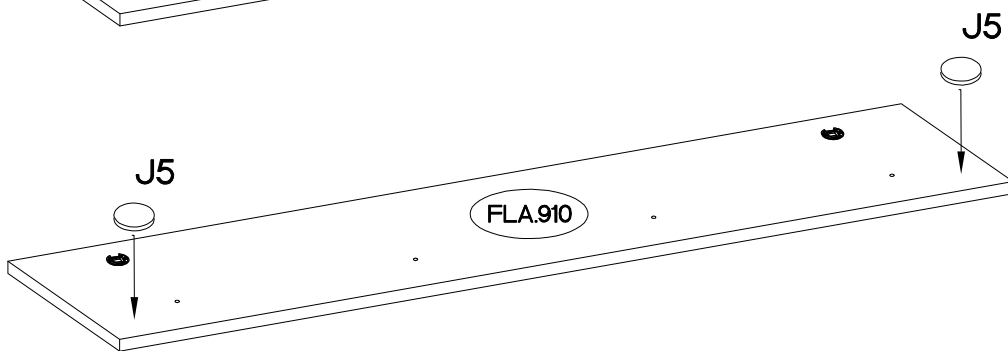

TYP 481

6,4 x 50mm  B	±7/2mm  J5	 K7	±6,3x9mm  M4	 O	5/45mm  O3	±10x50mm  O7
4	2	2	4	1	2	2

Colli	Ersatzteil Nummer	Dimension
Colli 1/1	FLA.305	1100x160x22
	FLA.910	1200x180x16

ISM-FLA-11

1

+7/2mm  J5 2	 K7 2	+6,3x9mm  M4 4
---	---	---

2

 O 1	6,4 x 50mm  B 4
---	---

5/45mm	†10x50mm
	
O3	O7
2	2