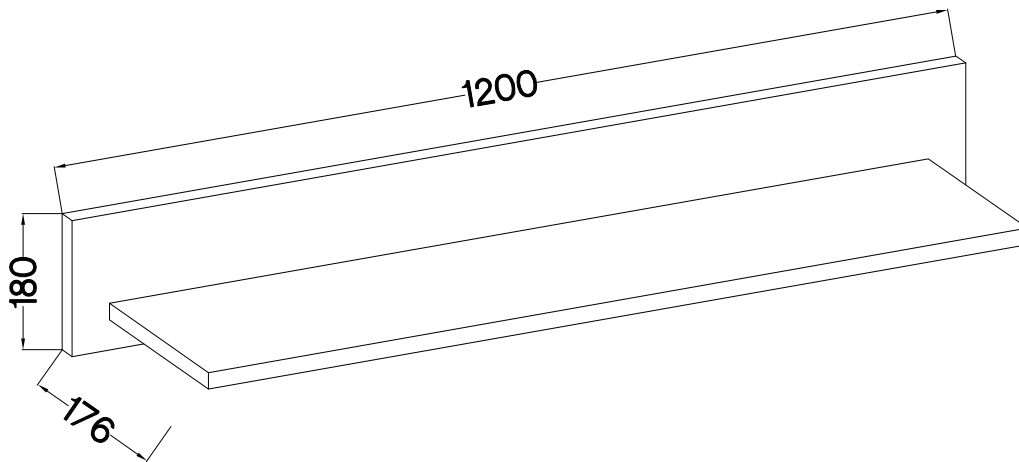

TYP 481

6,4 x 50mm  B	±7/2mm  J5	 K7	±6,3x9mm  M4	 O	5/45mm  O3	±10x50mm  O7
4	2	2	4	1	2	2

Colli	Ersatzteil Nummer	Dimension
Colli 1/1	FLA.305	1100x160x22
	FLA.910	1200x180x16

ISM-FLA-11

1

+7/2mm  J5 2	 K7 2	+6,3x9mm  M4 4
---	---	---

2

 O 1	6,4 x 50mm  B 4
---	---

5/45mm	†10x50mm
	
O3	O7
2	2