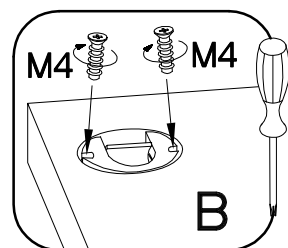

TYP 481

6,4 x 50mm  B	±7/2mm  J5	 K7	±6,3x9mm  M4	 O	5/45mm  O3	±10x50mm  O7
4	2	2	4	1	2	2

Colli	Ersatzteil Nummer	Dimension
Colli 1/1	FLA.305	1100x160x22
	FLA.910	1200x180x16

ISM-FLA-11

1

+7/2mm  J5 2	 K7 2	+6,3x9mm  M4 4
---	---	---

2

 O 1	6,4 x 50mm  B 4
---	---

5/45mm	†10x50mm
	
O3	O7
2	2