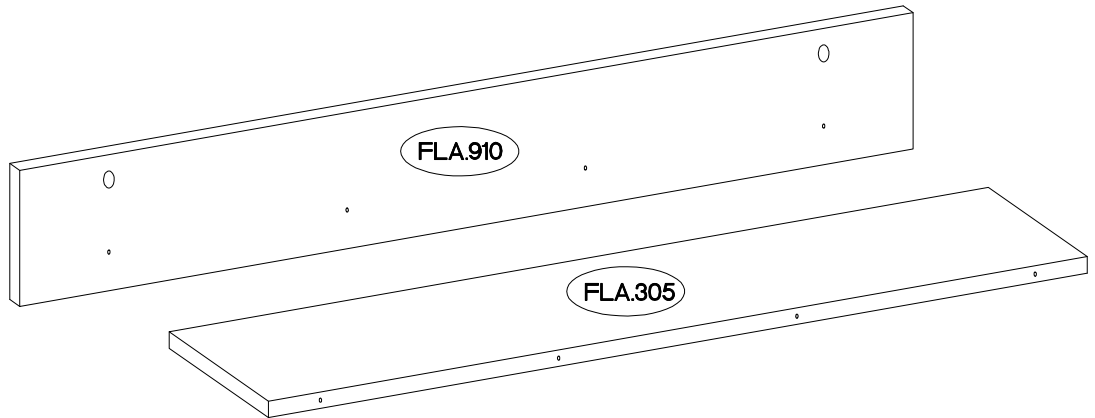

TYP 481

6,4 x 50mm  B	±7/2mm  J5	 K7	±6,3x9mm  M4	 O	5/45mm  O3	±10x50mm  O7
4	2	2	4	1	2	2

Colli	Ersatzteil Nummer	Dimension
Colli 1/1	FLA.305	1100x160x22
	FLA.910	1200x180x16

ISM-FLA-11

1

+7/2mm  J5 2	 K7 2	+6,3x9mm  M4 4
---	---	---

2

 O 1	6,4 x 50mm  B 4
---	---

5/45mm	†10x50mm
	
O3	O7
2	2