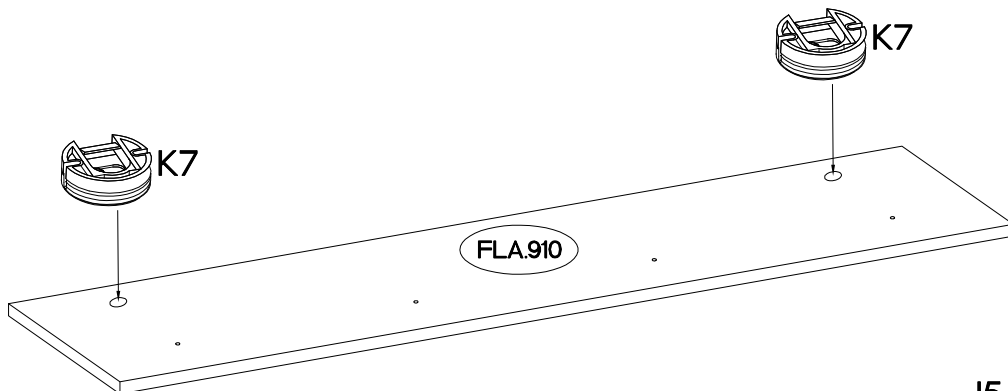

TYP 481

6,4 x 50mm  B	±7/2mm  J5	 K7	±6,3x9mm  M4	 O	5/45mm  O3	±10x50mm  O7
4	2	2	4	1	2	2

Colli	Ersatzteil Nummer	Dimension
Colli 1/1	FLA.305	1100x160x22
	FLA.910	1200x180x16

ISM-FLA-11

1

+7/2mm  J5 2	 K7 2	+6,3x9mm  M4 4
---	---	---

2

 O 1	6,4 x 50mm  B 4
---	---

5/45mm	†10x50mm
	
O3	O7
2	2