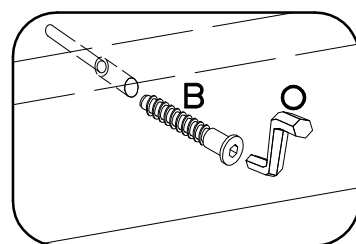

TYP 481

6,4 x 50mm  B	±7/2mm  J5	 K7	±6,3x9mm  M4	 O	5/45mm  O3	±10x50mm  O7
4	2	2	4	1	2	2

Colli	Ersatzteil Nummer	Dimension
Colli 1/1	FLA.305	1100x160x22
	FLA.910	1200x180x16

ISM-FLA-11

1

+7/2mm  J5 2	 K7 2	+6,3x9mm  M4 4
---	---	---

2

 O 1	6,4 x 50mm  B 4
---	---

5/45mm	†10x50mm
	
O3	O7
2	2