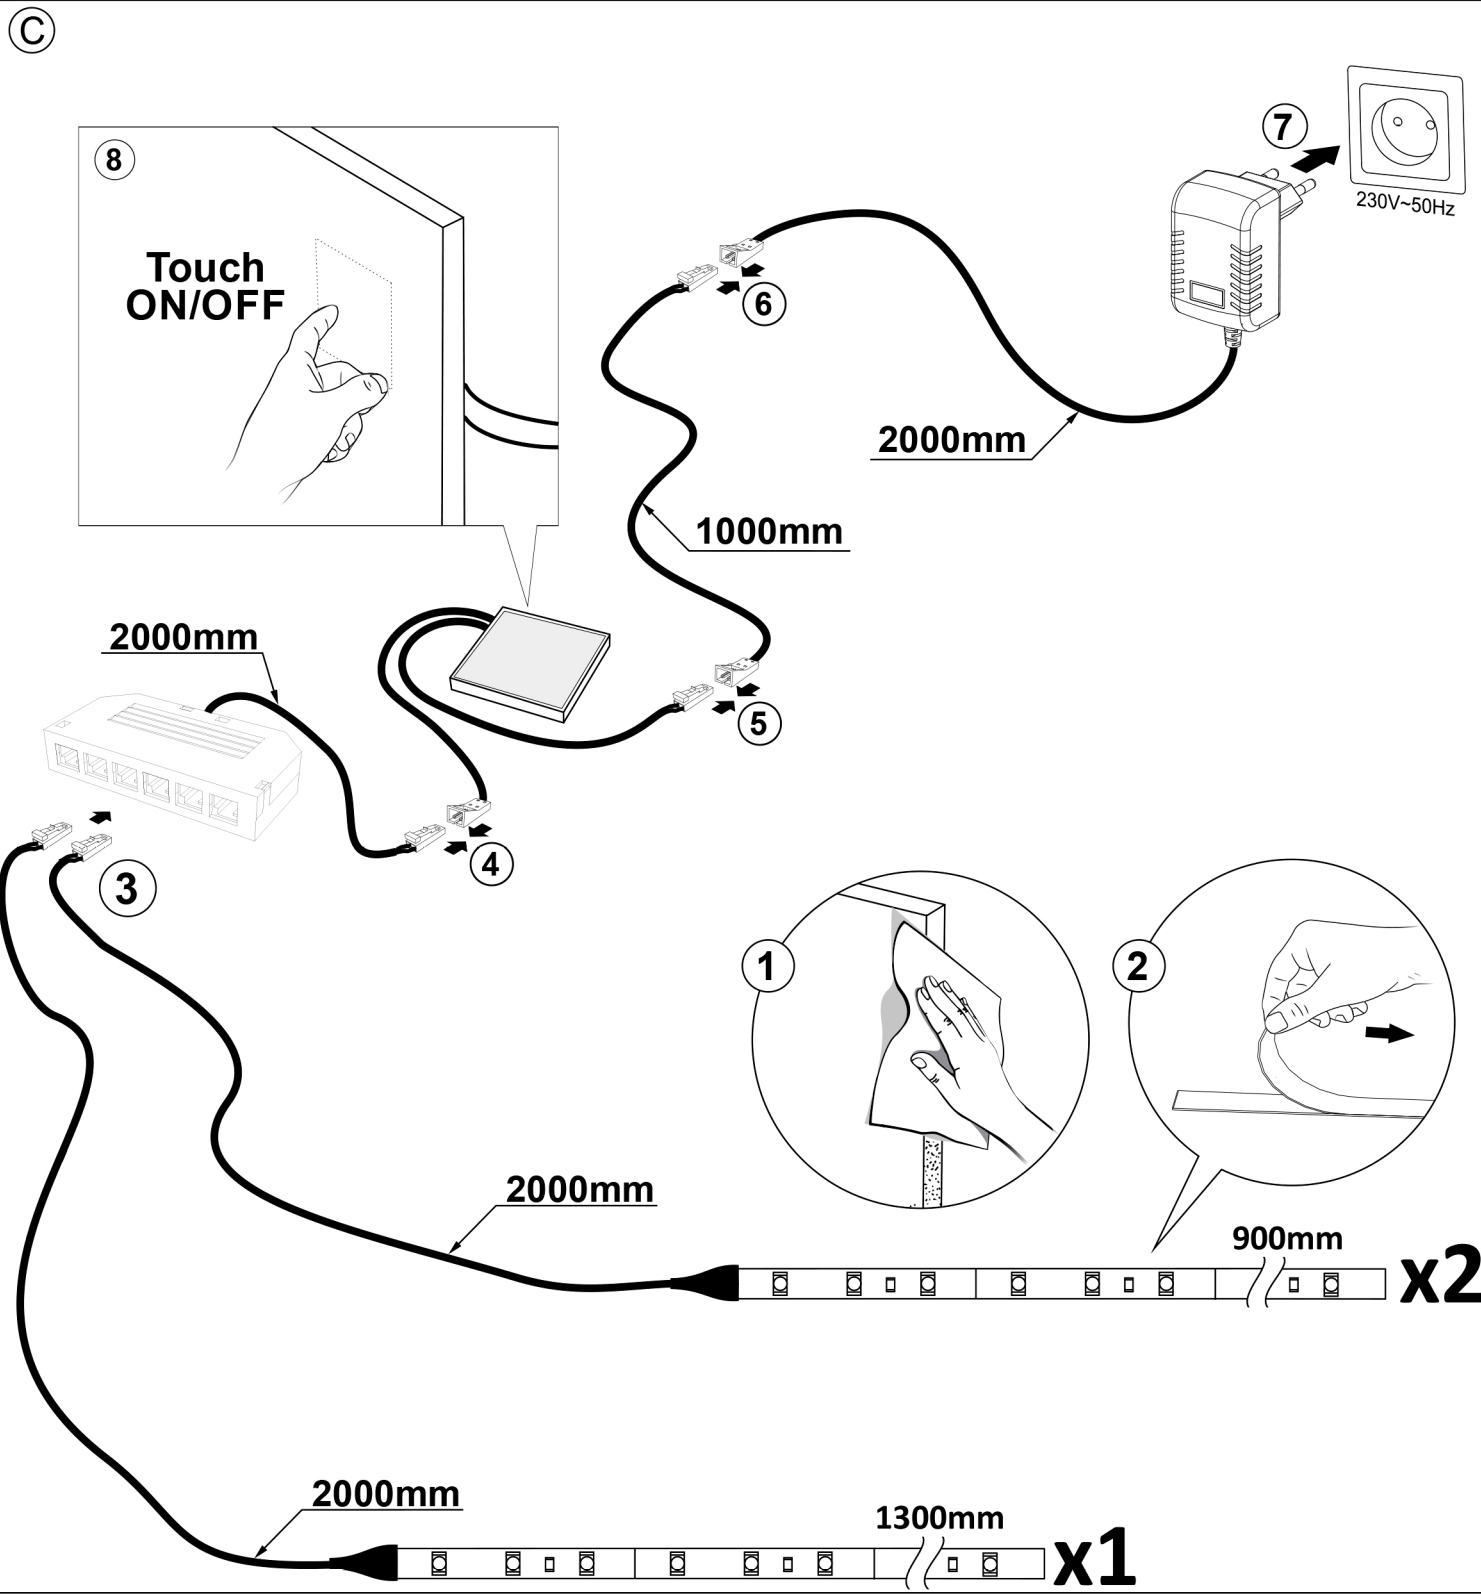

LED SET 3 TAPE (2x900+1300) MODEL 3

	4200K	ON/OFF 15 000		30 000h		<1s			
	1830 lm		A	INPUT: 100-240V~50/60Hz OUTPUT: 12VDC LED: U _M :12VDC I _M :1,2A P _M :14,1W					
		kWh/1000h 15,5							L=900 L=1300