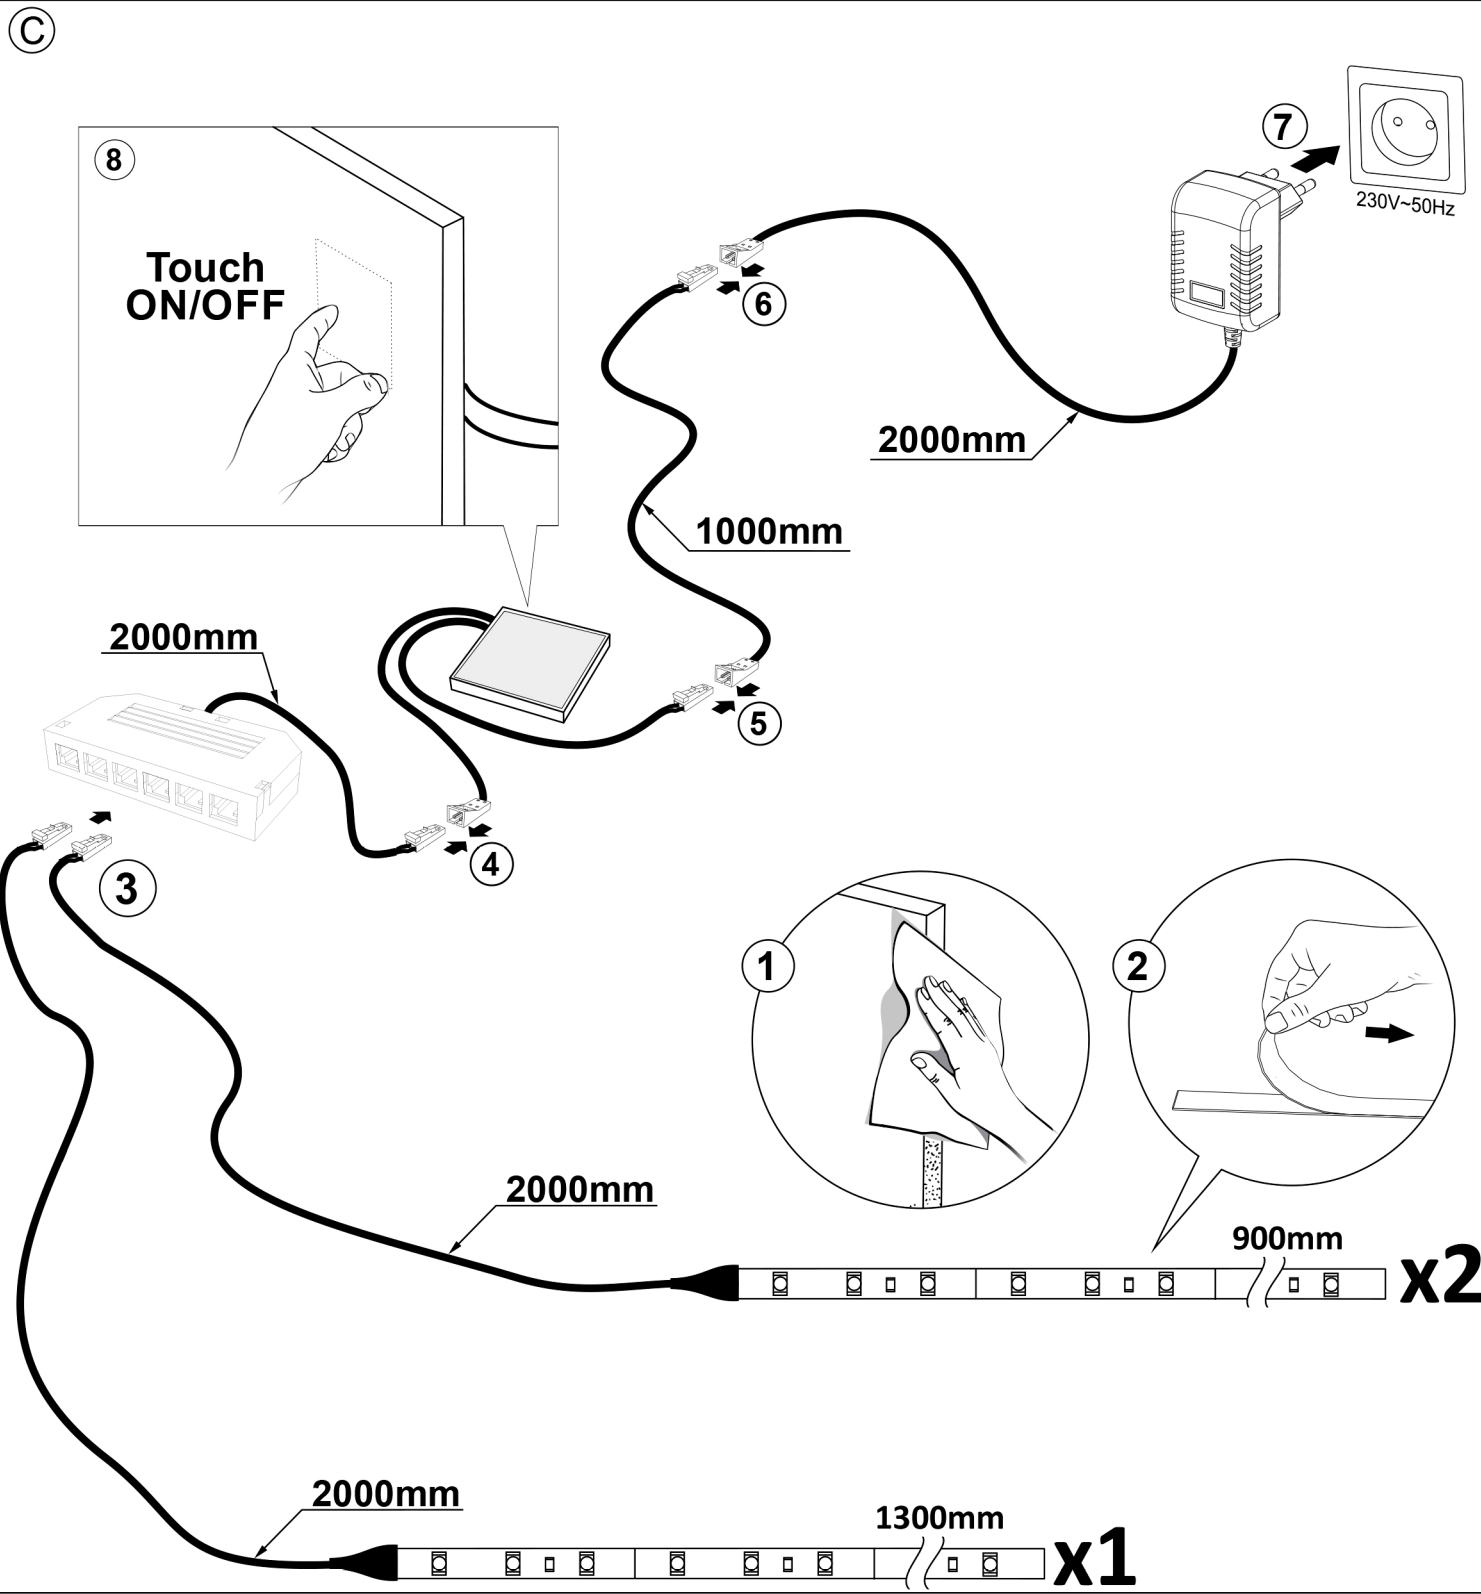

IX

X

LED SET 3 TAPE (2x900+1300) MODEL 3

	4200K	ON/OFF 15 000		30 000h		<1s			
	1830 lm		A	INPUT: 100-240V~50/60Hz OUTPUT: 12VDC LED: U _M :12VDC I _M :1,2A P _M :14,1W					
		kWh/1000h 15,5							L=900 L=1300