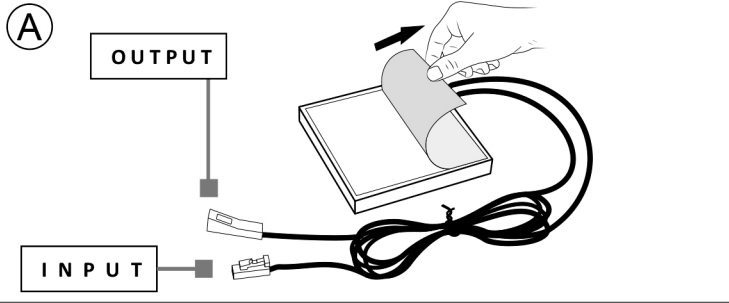

IX

X

LED SET 3 TAPE (2x900+1300) MODEL 3

	4200K	ON/OFF 15 000		30 000h		<1s			
	1830 lm		A	INPUT: 100-240V~50/60Hz OUTPUT: 12VDC LED: U _M :12VDC I _M :1,2A P _M :14,1W					
		kWh/1000h 15,5							L=900 L=1300