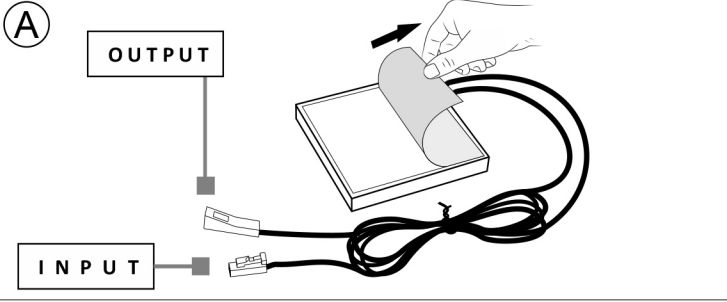

X

IX

LED SET 3 TAPE (2x900+1300) MODEL 3

	4200K	ON OFF				
	1830 lm	15 000	30 000h	≤1s		L=900 L=1300
A	kWh/1000h	INPUT: 100-240V~50/60Hz				
	15,5	OUTPUT: 12VDC LED : U _{IN} :12VDC I _{IN} :1,2A P _{IN} :14,1W				