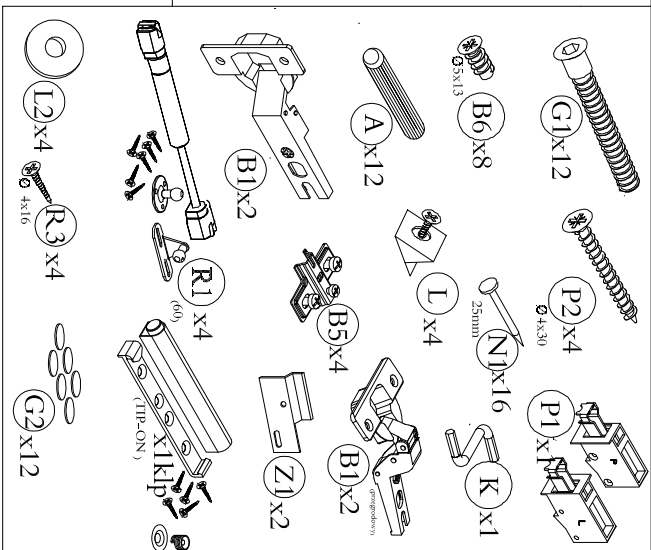

CAMPARI

WOW6/72-WOW9/72

1.

1/4

2.

3.

2.1

2.2

2.3

2.4

4.1

4.2

2/4

5.

5.1

5.2 (N1)

5.3

6.

3/4

7.

P1 x1 (screw), P2 x4 (screws), D x x30 (screw), and a screwdriver.

8.1

8.2

4/4